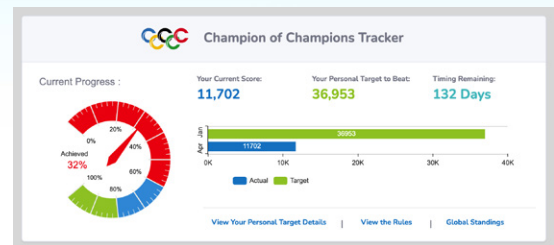

cerule[®] olympics

Champion of Champions

Ready to rule the Cerule world and come out on top as the CHAMPION OF CHAMPIONS of our 2024 Cerule Olympic Games?

This event is for ALL IBOs that earned a commission in March 2024.

You will have the opportunity to **DOUBLE** your income and here's how:

In your **BackOffice**, you will see this Champion of Champions Tracker

This tracker shows your personal target to beat. This figure is the amount of income that you earned between January 1 - March 31. You will have 4 months, April - July, to beat your income/personal target.

EXAMPLE: If you earned \$1,000 between January 1 - March 31, then your goal is to beat \$1,000 between April 1 - July 31. The **Top 3 IBOs** to beat their personal target by the highest percentage will receive the following rewards:

Gold Medal	Silver Medal	Bronze Medal
<p>1st Place = highest percentage increase of income earned over Q1</p> <ul style="list-style-type: none"> This IBO will receive a 100% match of the amount their income grew by. An all-expenses-paid trip to your choice of Hawaii in December 2024 OR Klamath Falls and Las Vegas in August 2024 	<p>2nd Place = 2nd highest percentage increase of income earned over Q1</p> <ul style="list-style-type: none"> This IBO will receive a 50% match of the amount their income grew by. *T4H: 25,000 CGQV OR **D4K: 50% discount of total published ticket price 	<p>3rd Place = highest percentage increase of income earned over Q1</p> <ul style="list-style-type: none"> This IBO will receive a 25% match of the amount their income grew by. *T4H: 30,000 CGQV OR **D4K: 30% discount of total published ticket price